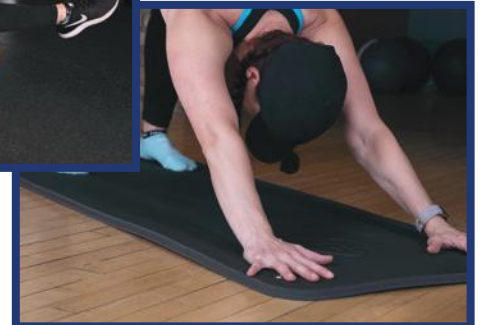

For more information please contact Surface Direct at:
email: info@surfacedirect.com • www.surfacedirect.com