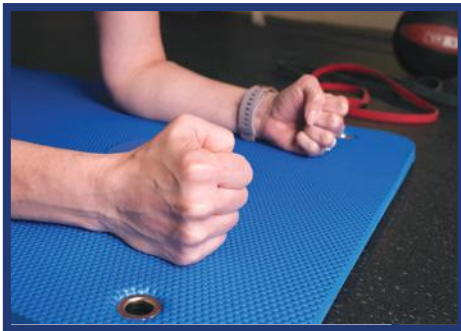

For more information please contact Surface Direct at:
email: info@surfacedirect.com • www.surfacedirect.com