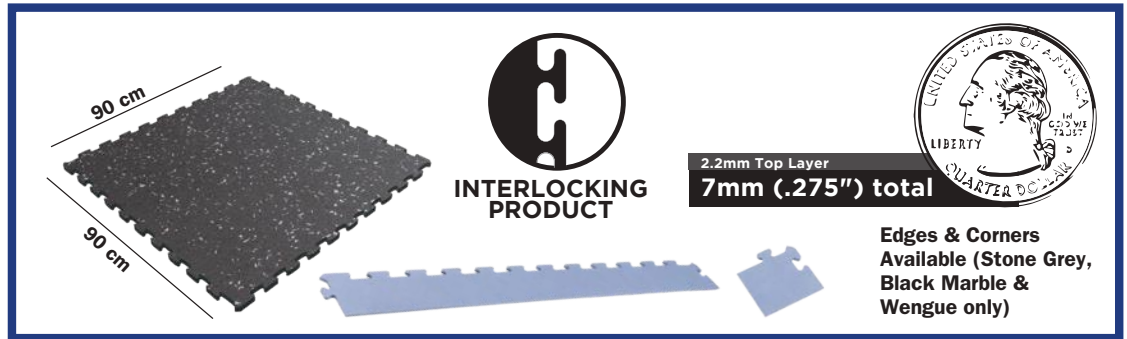

**PRIORITY PRODUCT\***

**PRODUCT LINE:**  
Performance  
Endurance  
Motion  
Endurance S&S  
Extreme (Pure Stone only)  
Extreme S&S (Pure Stone only)

**COLORS:**  
Wengue (Excluding Endurance S&S)  
Black Marble

**Applies to in-stock product only**

**Non-Stock product requires a 10-14 week ship time.**

**\* Ships in 3 Days.  
See weekly stock report**

**ALL TILES  
90cm x 90cm  
CENTER**

**Thickness  
7mm / 0.275 in**